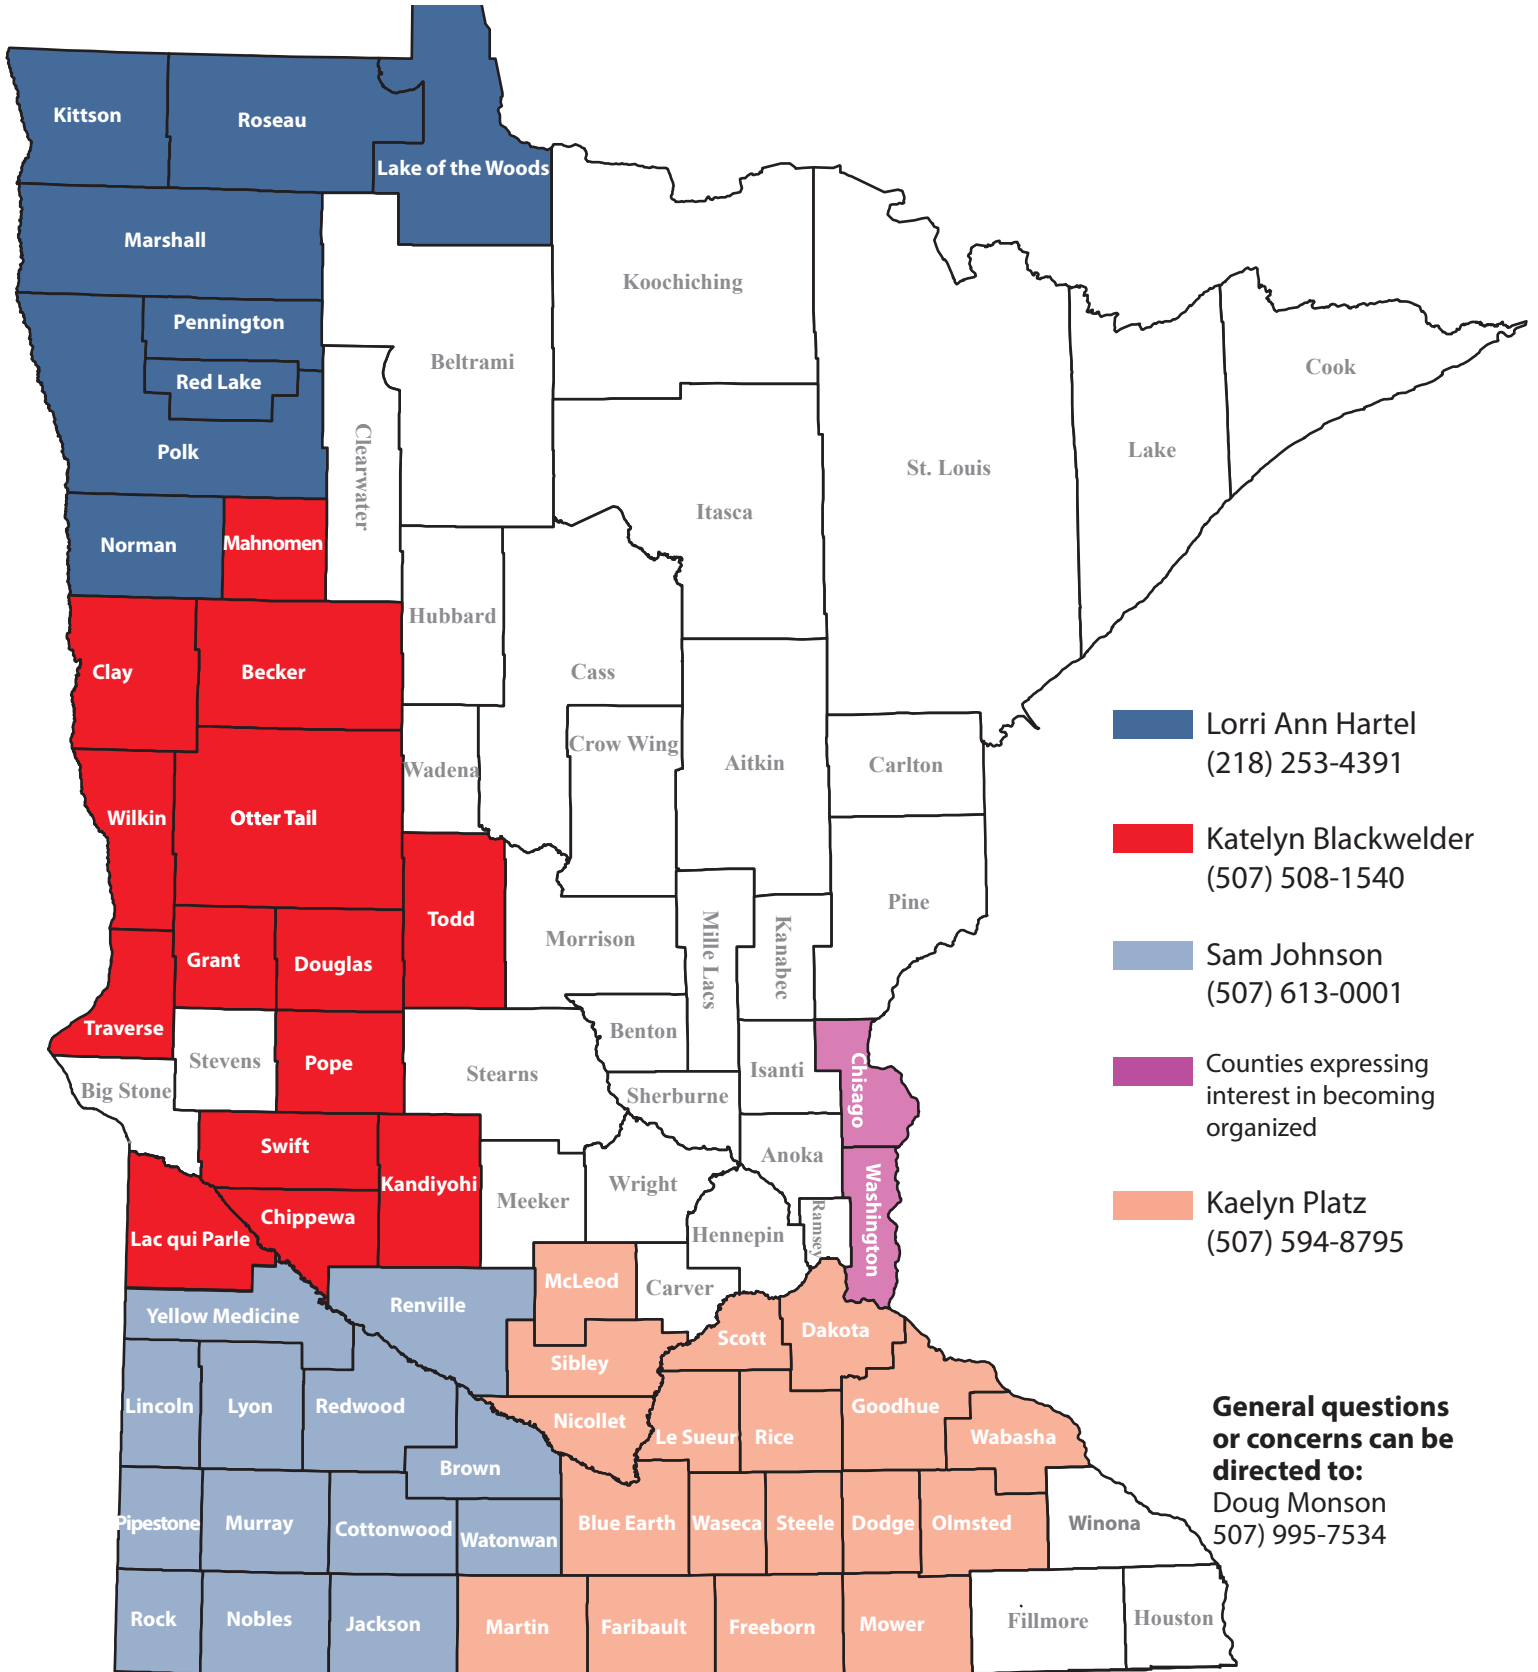

# Minnesota Soybean County Communications Map

- Lorri Ann Hartel  
(218) 253-4391
- Katelyn Blackwelder  
(507) 508-1540
- Sam Johnson  
(507) 613-0001
- Counties expressing interest in becoming organized
- Kaelyn Platz  
(507) 594-8795